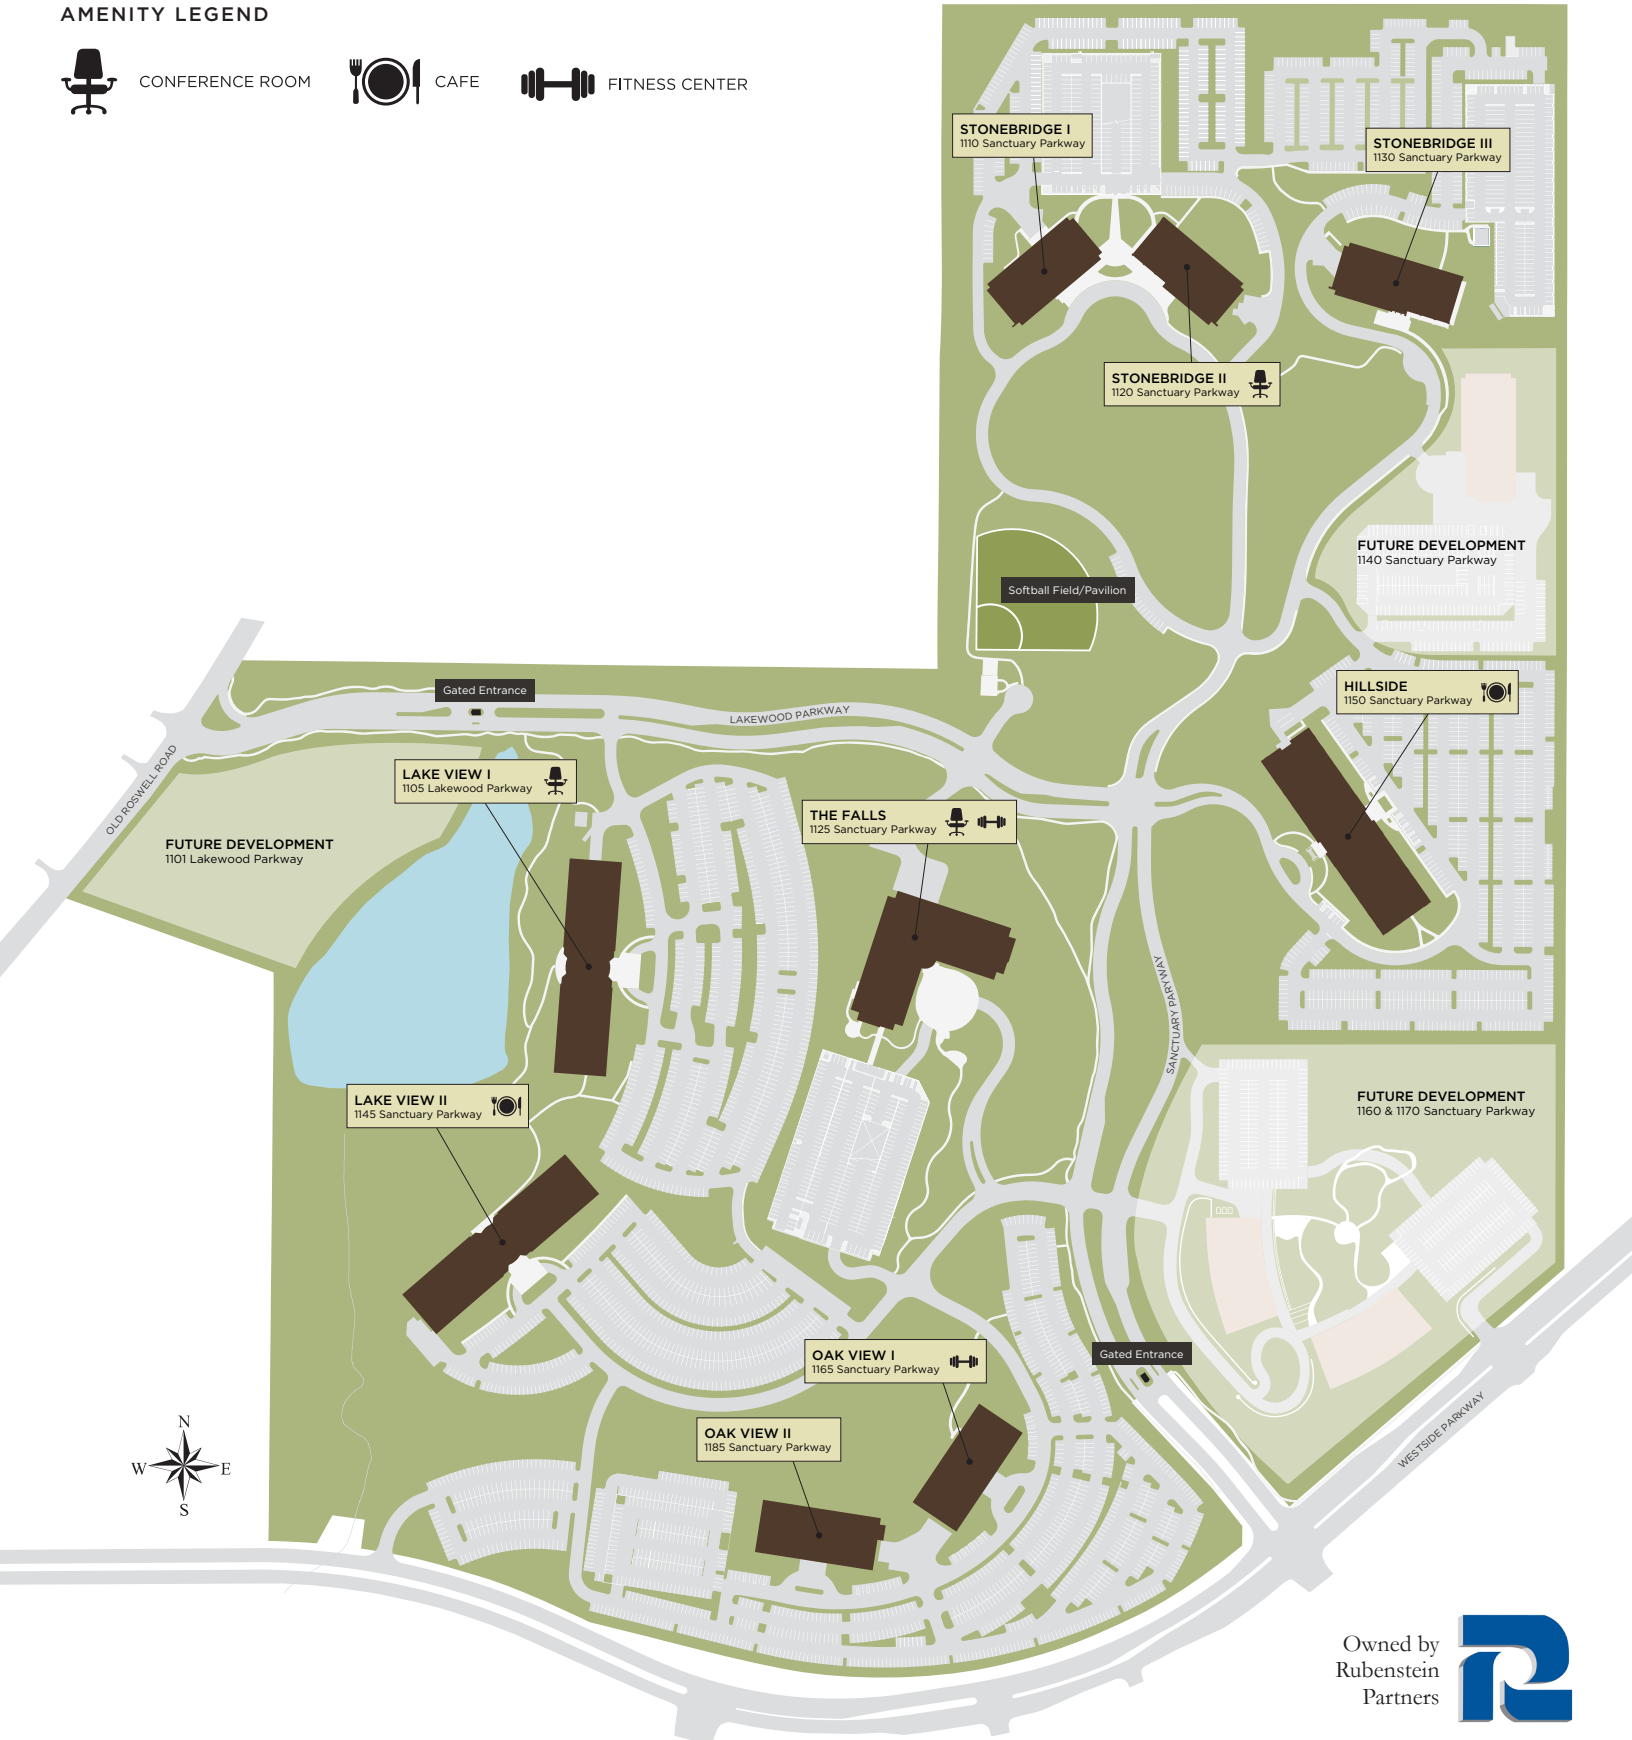

# SANCTUARY

1150 Sanctuary Parkway, Suite 145  
Alpharetta, GA 30009

[www.SanctuaryPark.com](http://www.SanctuaryPark.com)

## AMENITY LEGEND

CONFERENCE ROOM

CAFE

FITNESS CENTER

Owned by  
Rubenstein  
Partners